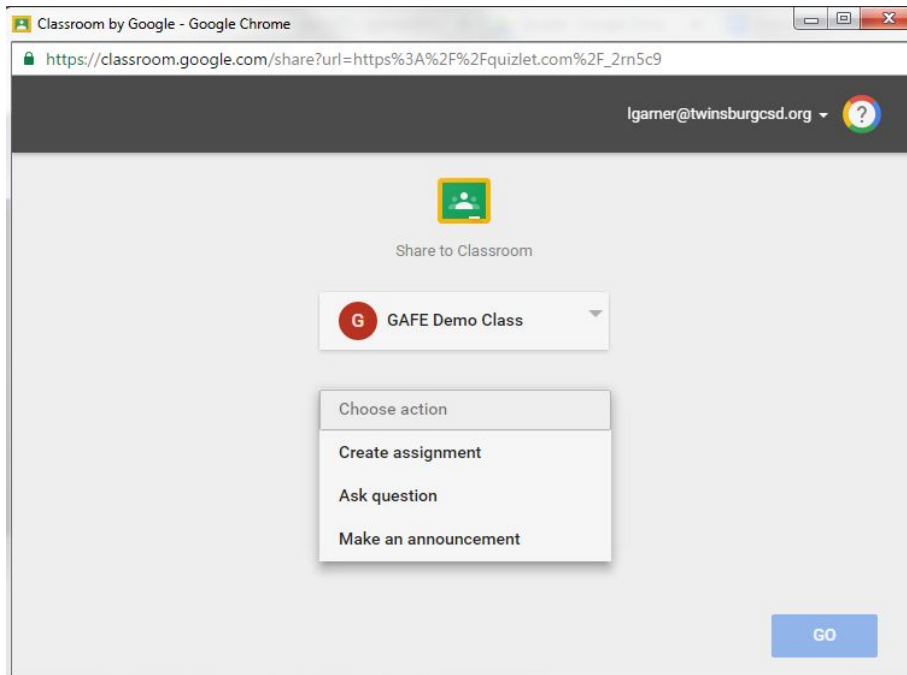

If you choose to Share on Google Classroom
You will be prompted to enter your g-suite credentials
A list of your classes will come up
Choose the class you wish to share the study set with
Choose whether you'd like it to be an assignment, question or announcement
Fill out the required fields

If you chose to share the study set through Google Classroom, students will need to log into google classroom and access the study set from the classroom page.