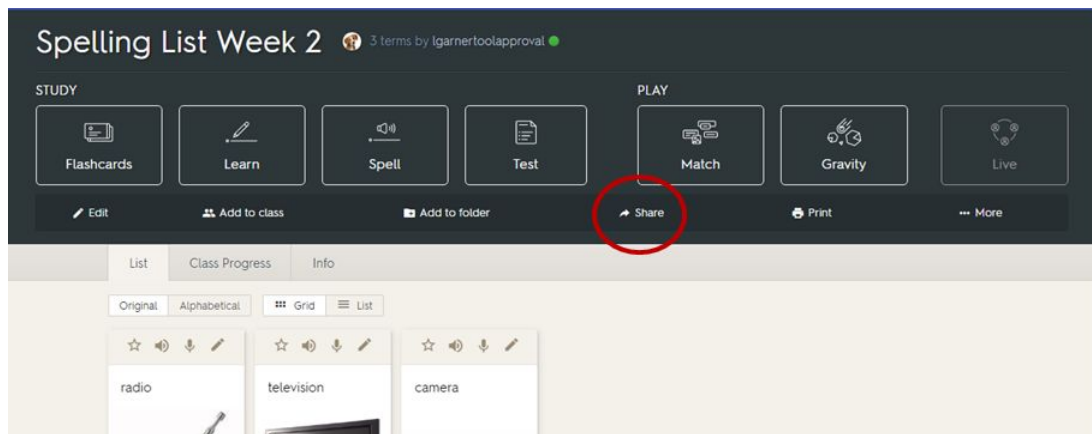

Sharing a Quizlet Study Set

Once your study set has been created you may share it with students. They do not need Quizlet accounts to do the study sets.

1. Create the Study Set
2. If the study set has already been created you can access through My Study Set in the right navigation
3. Click the share button

4. Choose the way you'd like to share the study set

If you chose to share the study set through the short URL, students can type the short URL into the address bar of the Internet Browser or you can copy/paste the link somewhere on your website and have students access it there.