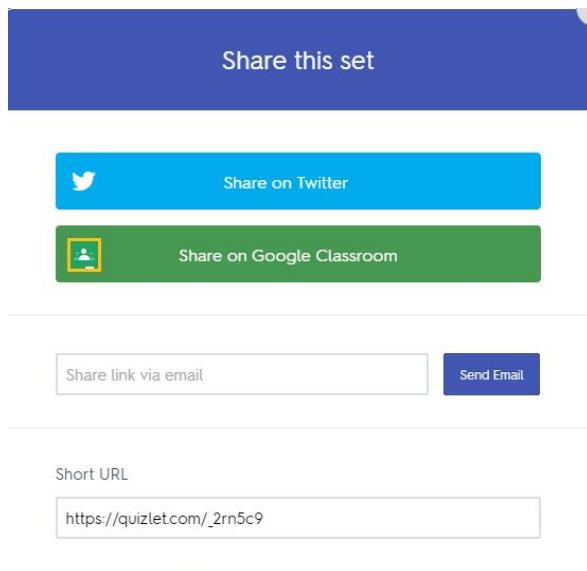

Sharing a Quizlet Study Set

Once your study set has been created you may share it with students. They do not need Quizlet accounts to do the study sets.

1. Create the Study Set
2. If the study set has already been created you can access through My Study Set in the right navigation
3. Click the share button

4. Choose the way you'd like to share the study set

If you chose to share the study set through the short URL, students can type the short URL into the address bar of the Internet Browser or you can copy/paste the link somewhere on your website and have students access it there.