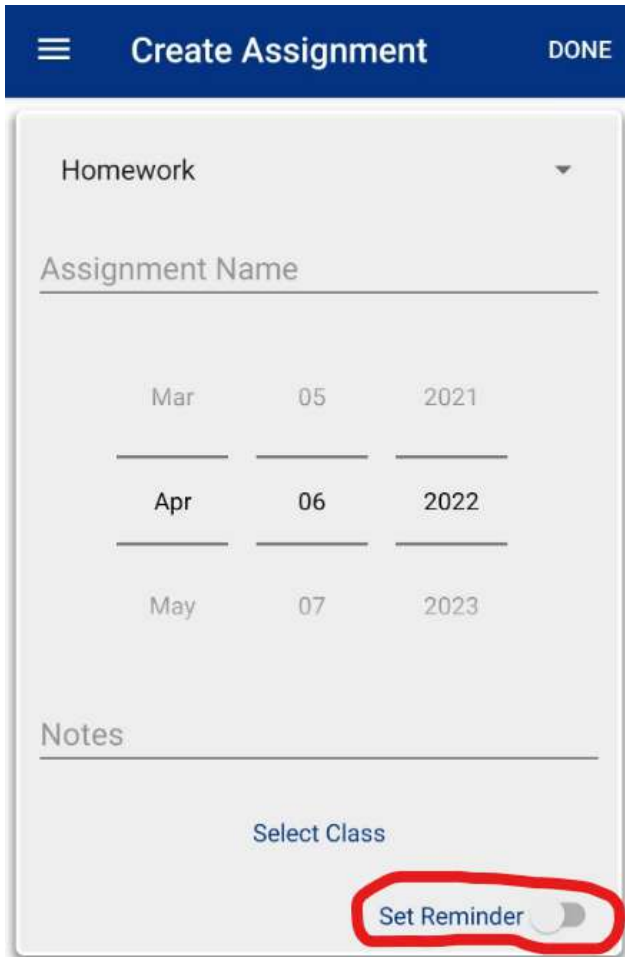

They can create an Assignment and toggle on "Set Reminder":