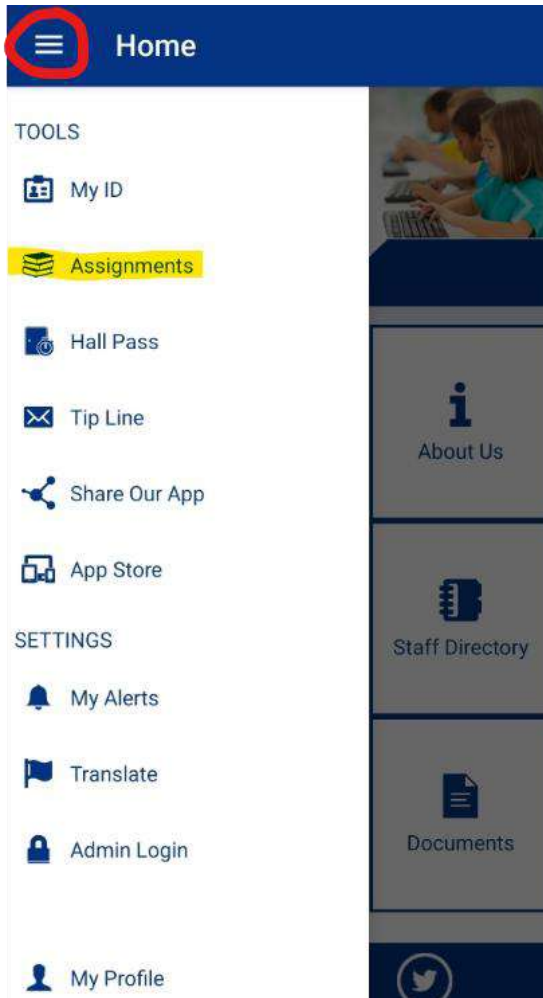

Assignments - 2022

Objective:

To explain the functionality of the "Assignments" tool available in the app for Students.

"Assignments" is a digital planner tool for your students.

Students can add assignments, add classes, link the assignments to their respective classes, and set assignment reminders. ***This is an end-user feature only. Teachers cannot add assignments to a student's planner.***

Located under "Tools" in the App Menu:

Students can "Add Assignments":

They can create an Assignment and toggle on "Set Reminder":

When they select the three dots on the top right, they can then select “My Classes” and add their classes: